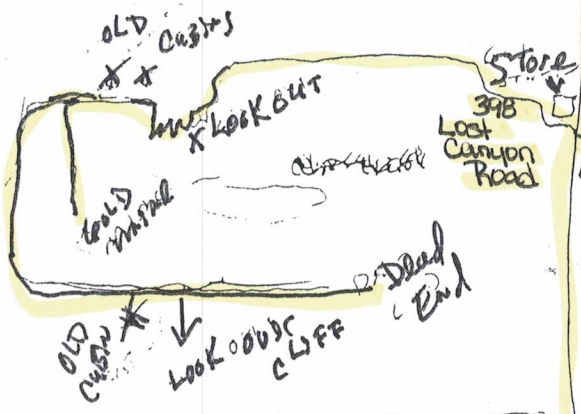

Twin Lakes

lakes

CO RD 7 Trail

Travel Management Area

Fairplay

Granite

W Buffalo Peak 13,326'

E Buffalo Peak 13,300'

Buffalo Peaks Wilderness Area

USFS no motorized or mechanized travel permitted

617

618

Vicksburg CLEAR CREEK LAKE

39D

to Leadville

CR 371

Whipple Trail 6031

Buena Vista

N Colorado

E Main

South Loop Trail 6022